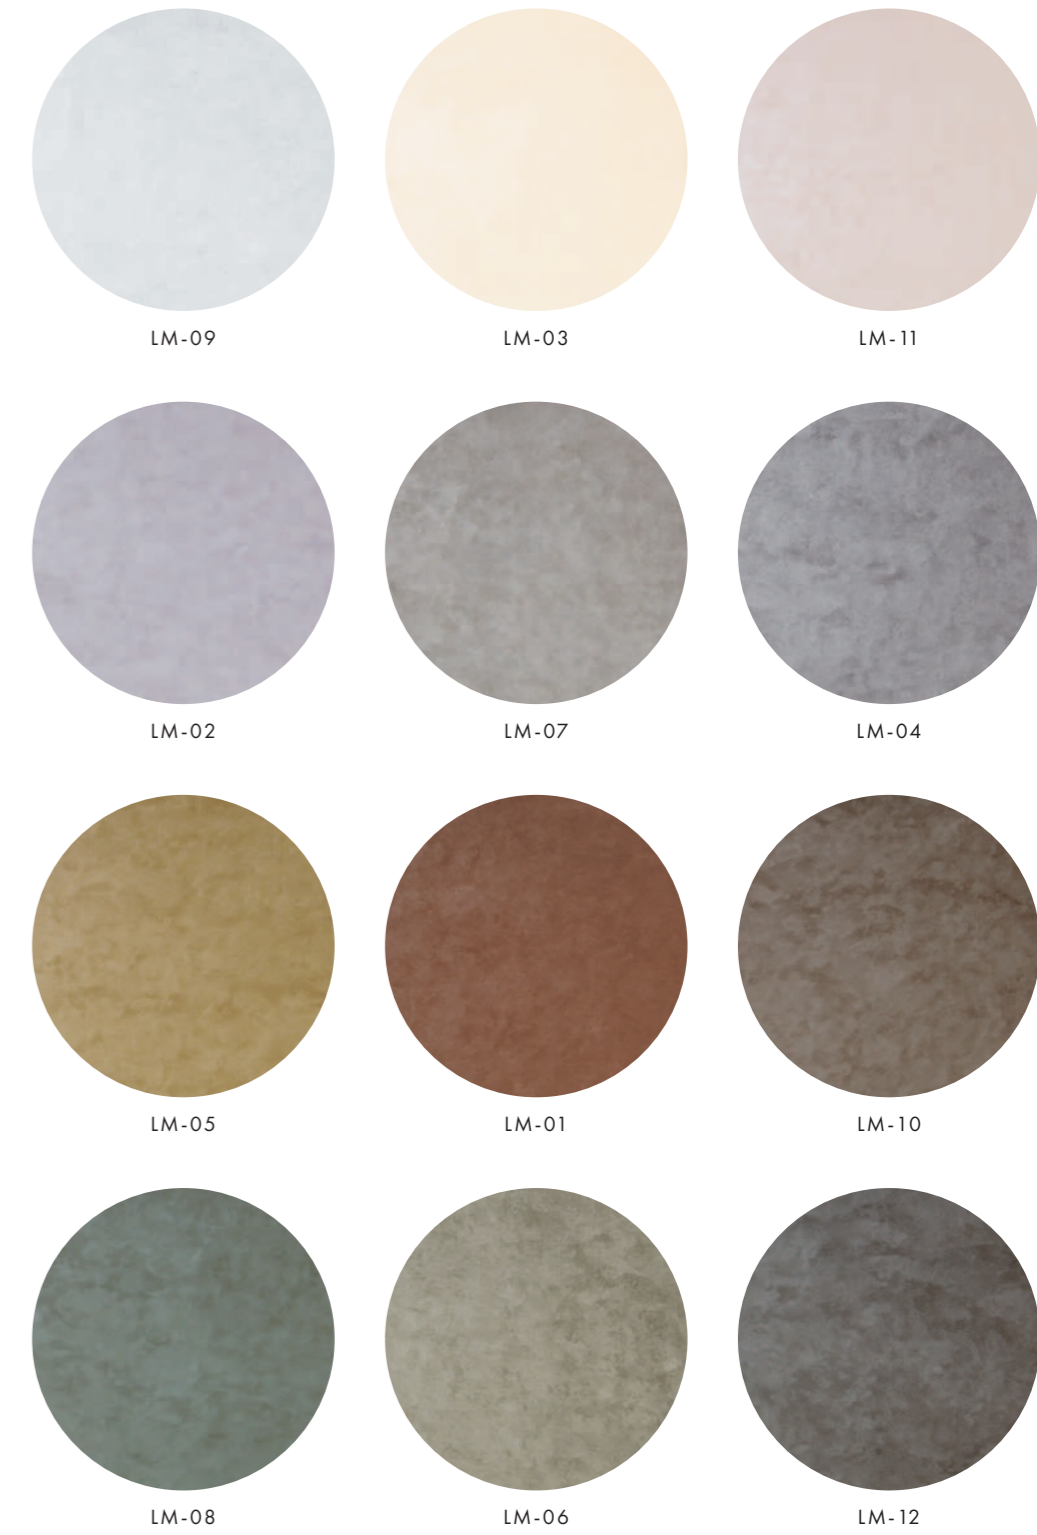

LM-09

LM-03

LM-11

LM-02

LM-07

LM-04

LM-05

LM-01

LM-10

LM-08

LM-06

LM-12

FEATURES :

PACKING DATA :

1 L + 1 L
Primer Texture Coat

COVERAGE : 6-7 M²

PREPARATION GUIDELINES :

- **Surface Cleaning :** Before application, ensure that the surface is completely dry and free from dirt, oil, grease, and other contaminants.
- **Surface Repair :** Address any cracks or imperfections in the substrate with a suitable cement filler. This step should be completed before proceeding with the coating application.

Colours in print and on-screen may vary from actual samples due to printing processes and variations in computer display resolutions. Please refer to physical samples for accurate representation.