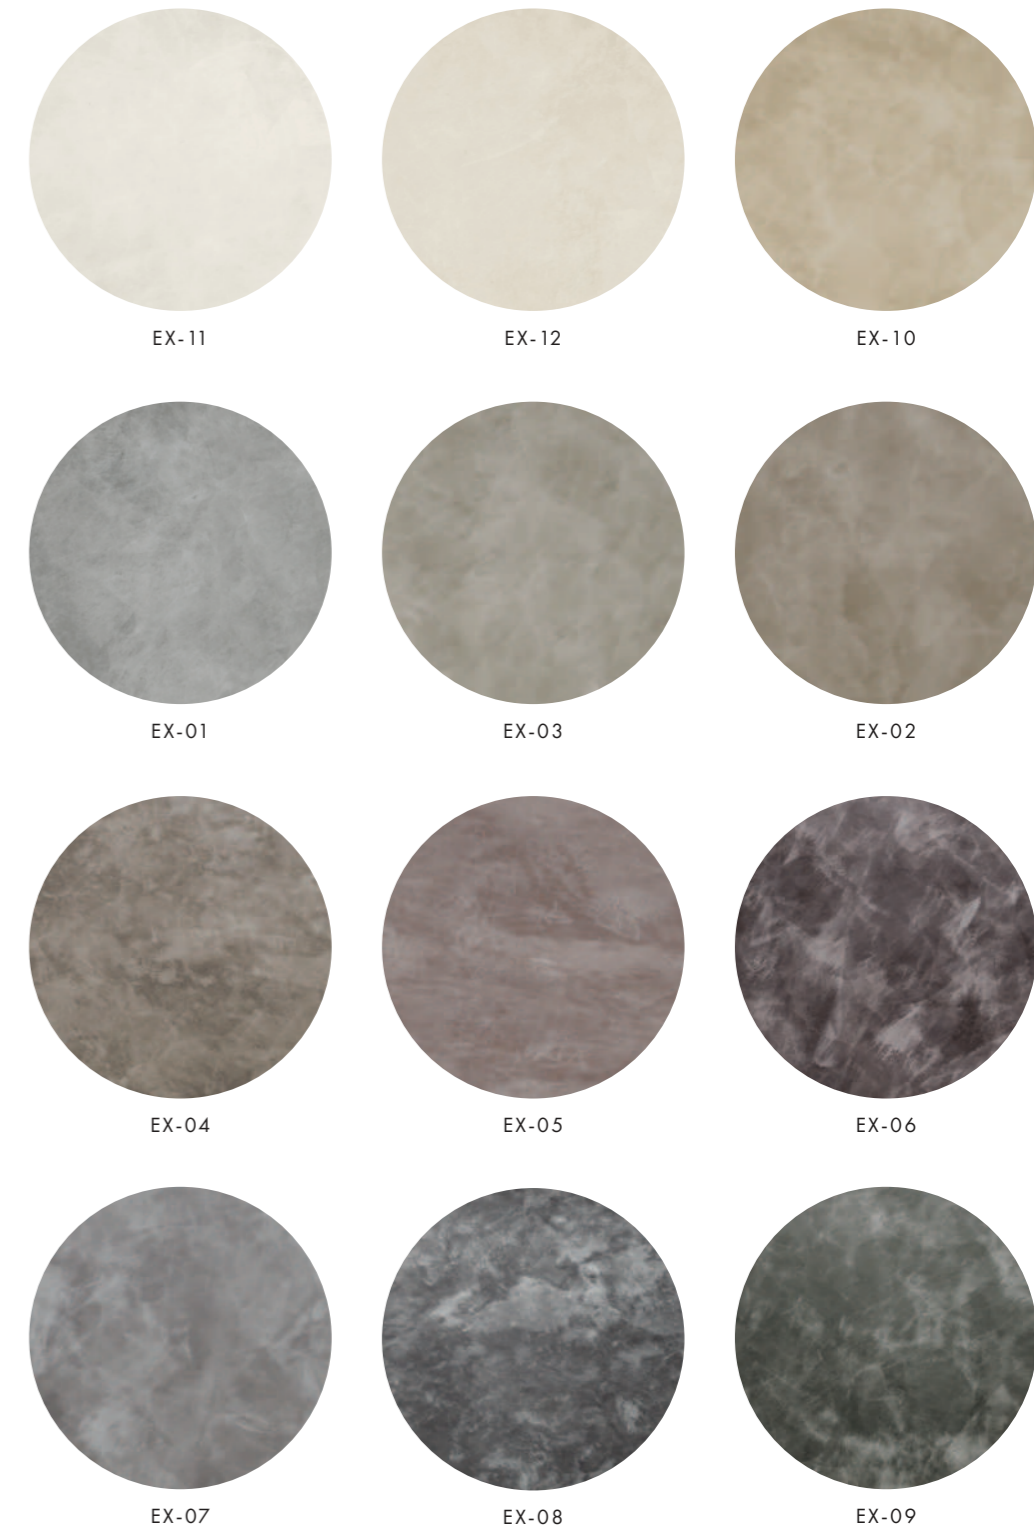

Colours in print and on-screen may vary from actual samples due to printing processes and variations in computer display resolutions. Please refer to physical samples for accurate representation.

CEMCRETE

Interior Use - Matte Finish

Cemcrete has a distinct, coarse texture that replicates the look and feel of natural cement. The finish can vary from smooth and subtle to heavily textured, depending on the application technique and the desired effect. The color typically ranges from shades of grey—reminiscent of concrete.

EXOCRETE

Exterior Use - Semi Matte Finish

Exocrete is cement-tone textured paint gives exterior surfaces a raw, natural look that mimics the appearance of real concrete or cement. The colors are typically in the gray spectrum—ranging from light, almost white shades to deep, charcoal grays—though warmer taupes and earthy tones are also available.